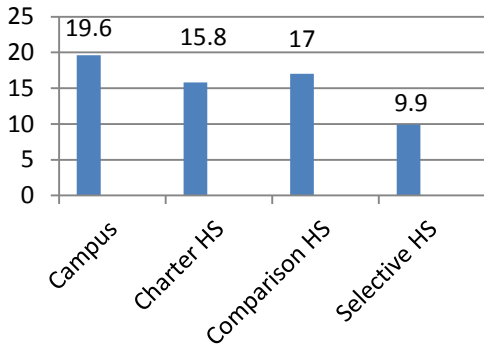

2013-14 School Year

Enrollment: 449
 Free Lunch: 82.9%
 ELL: 0.0%
 Bi-Lingual Services: No
 Attendance: 94.1%

Students with a Disability ("SWD")

SWD Enrollment Fall 2014

Urban Prep - Englewood is located within 1.5 miles of 8 high schools.