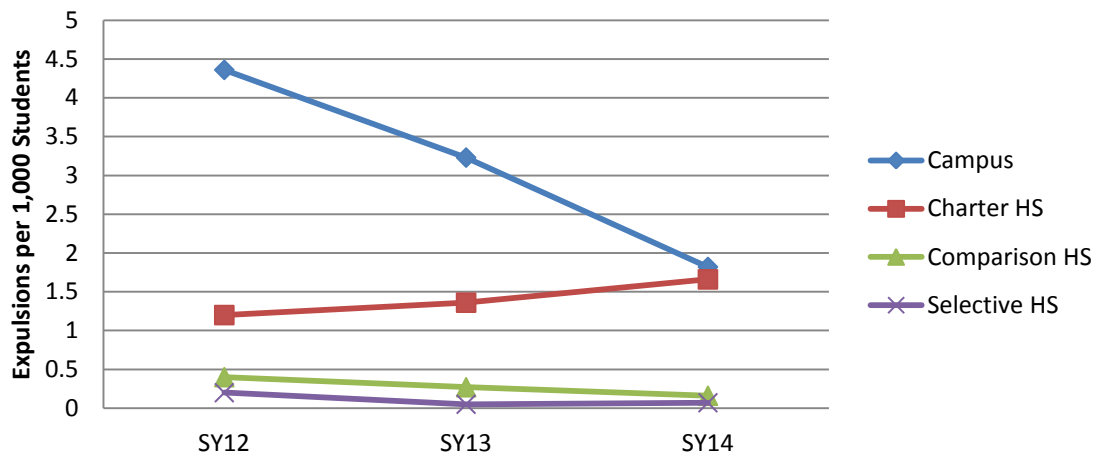

Discipline

Use the CPS Code of Conduct?	No
Use a “sweat the small stuff” discipline code (e.g. demerits)?	No
Use restorative practices²?	Yes
Zero-tolerance for gangs or fighting³?	No

Expulsion Rate

² Restorative practices include peer mediation, peace circles, and peer juries.

³ Does the campus code of conduct require at least one day of out-of-school suspension for fighting (general with peers) or any gang related offense.