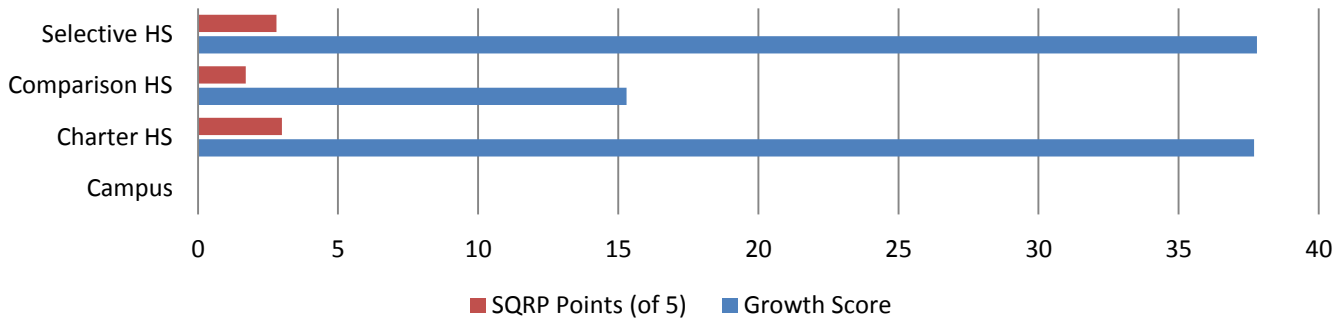

Test results for Students with Disabilities

Students with Disabilities participation rate: Redacted

SWD Test Score Growth from the Quality Ratings

Enrollment Trends

Urban Prep - Englewood's mobility rate for the 2012-13 school year, according to CPS, is 12.7%, compared to 18.8% for charter high schools, 28.0% for comparison schools, and 8.4% at selective schools.

Percent of students who unenroll from the school for *any reason*.

	SY 2012-13		SY 2013-14	
	All Students	SWD	All Students	SWD
Urban Prep - Englewood	11.5%	13.0%	10.0%	[Redacted]
Charter HS	14.4%	18.5%	11.4%	16.5%
Comparison HS	18.5%	21.5%	18.3%	21.5%
Selective HS	6.8%	7.3%	6.4%	12.0%

Change in Percent of SWD During the School Year

	SY 2012-13		SY 2013-14	
	Fall Rate	Change	Fall Rate	Change
Urban Prep - Englewood	20.2%	-0.5%	19.6%	-1.2%
Charter HS	14.7%	-0.1%	15.8%	0.1%
Comparison HS	16.8%	-0.1%	17.0%	-0.6%
Selective HS	9.9%	-0.1%	9.9%	0.0%