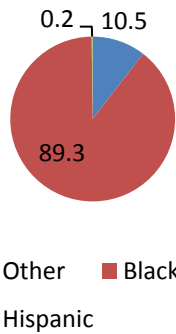

2013-14 School Year

Enrollment: 449
 Free Lunch: 82.9%
 ELL: 0.0%
 Bi-Lingual Services: No
 Attendance: 94.1%

Students with a Disability ("SWD")

SWD Enrollment Fall 2014

Urban Prep - Englewood is located within 1.5 miles of 8 high schools.