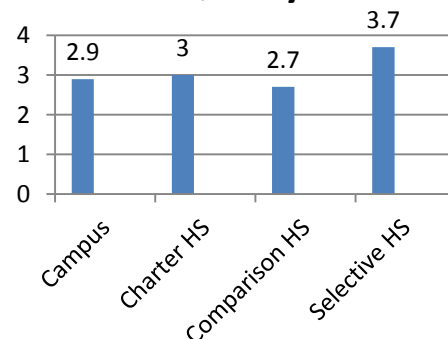

Total Quality Score

Equip for Equality is the independent, federally mandated protection and advocacy system for people with disabilities in Illinois. Questions should be directed to Charlie Wysong, (312) 895-7340.

¹ On the Chicago Public Schools School Quality Rating Policy for the 2013-14 school year.