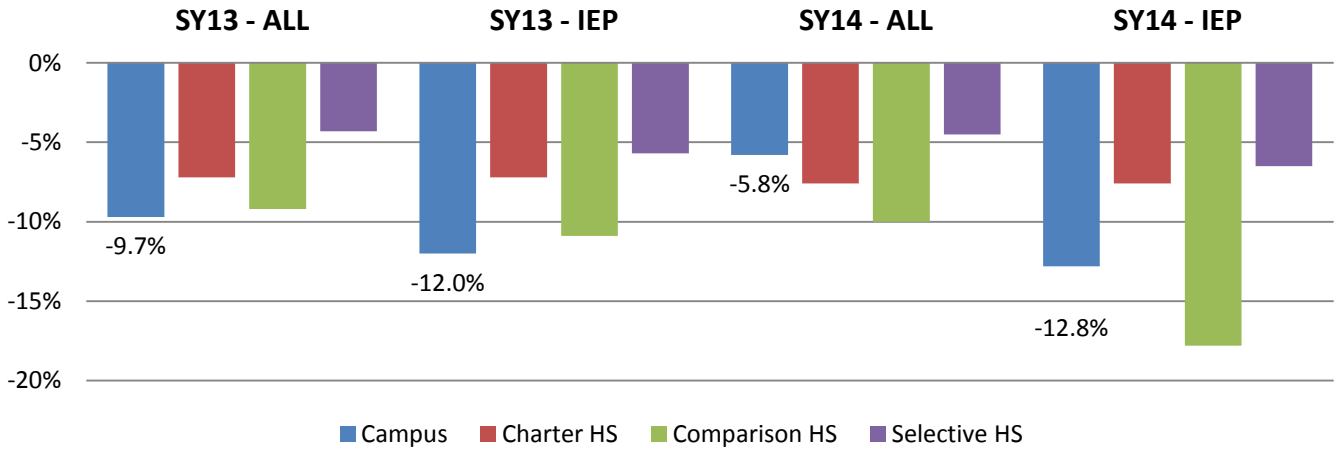

Net Change in Student Body