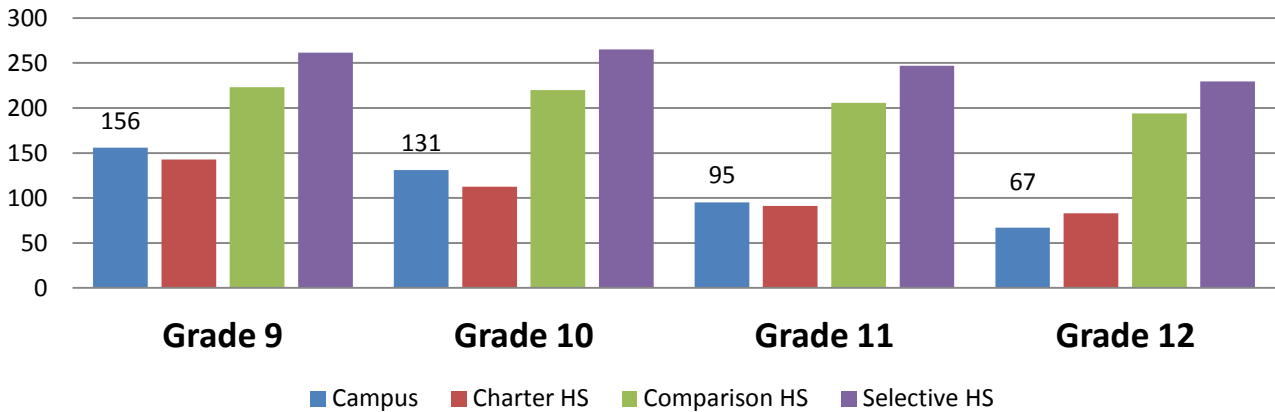

Change in Percent of SWD During the School Year

	SY 2012-13		SY 2013-14	
	Fall Rate	Change	Fall Rate	Change
Urban Prep - Englewood	20.2%	-0.5%	19.6%	-1.2%
Charter HS	14.7%	-0.1%	15.8%	0.1%
Comparison HS	16.8%	-0.1%	17.0%	-0.6%
Selective HS	9.9%	-0.1%	9.9%	0.0%

Net Change in Student Body

Enrollment Trends by Grade

Attendance criteria for promotion? Unknown Behavior criteria for promotion? Unknown

Average Enrollment Fall 2014

Average Net Enrollment Change during SY 2013-14