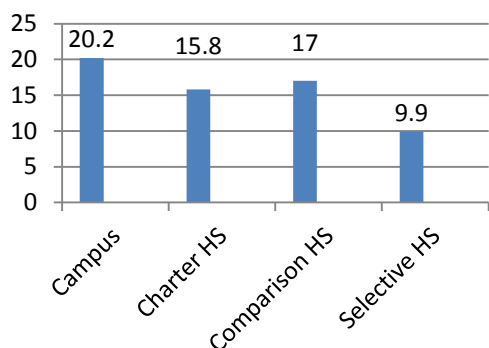

2013-14 School Year

Enrollment: 476
 Free Lunch: 88.7%
 ELL: 0.2%
 Bi-Lingual Services: No
 Attendance: 92.1%

Students With Disabilities ("SWD")

SWD Fall Enrollment 2014

Urban Prep - West is located within 1.5 miles of 9 high schools.