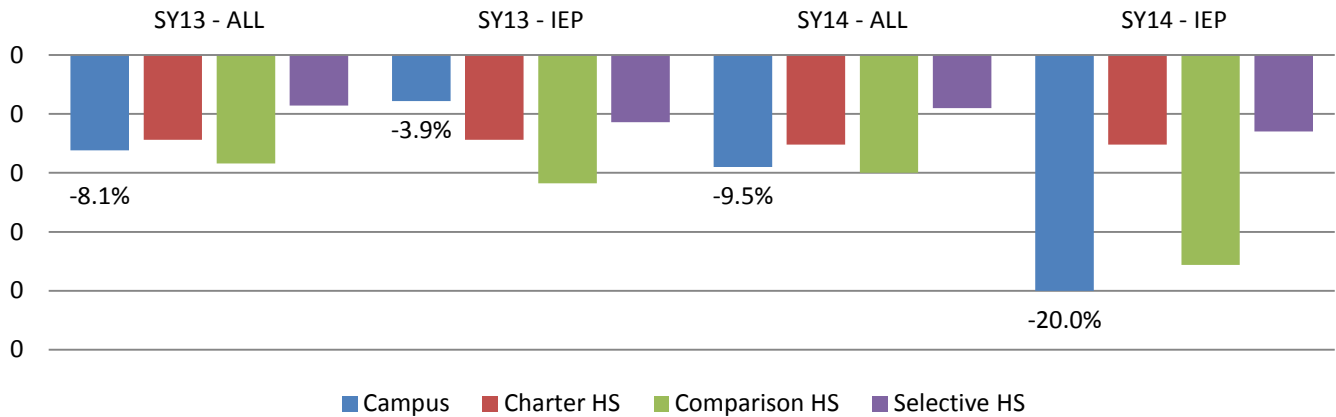

Net Change in Student Body