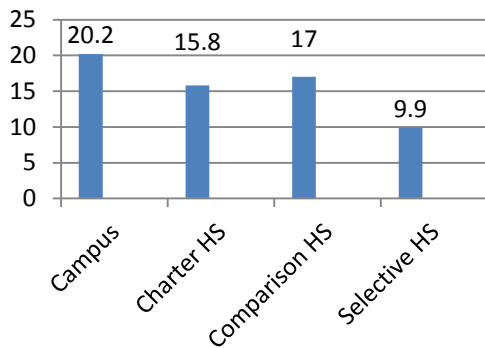

2013-14 School Year

Enrollment: 476
 Free Lunch: 88.7%
 ELL: 0.2%
 Bi-Lingual Services: No
 Attendance: 92.1%

Students With Disabilities ("SWD")

Urban Prep - West is located within 1.5 miles of 9 high schools.

SWD Fall Enrollment 2014

School	Type	Rating	% IEP
Chicago Tech Acad.	Contract	2	20.1%
Crane	Attendance Area	2	16.7%
Jefferson Alt HS	Citywide – Option	Unrated	28.1%
Juarez HS	Attendance Area	2	14.2%
Noble – Bulls	Charter	1	13.5%
Noble – UIC	Charter	1+	10.6%
Simpson HS	Citywide – Option	1	18.5%
YCCS – Addams	Charter - Option	1	12.8%
Young HS	Selective	1+	6.9%