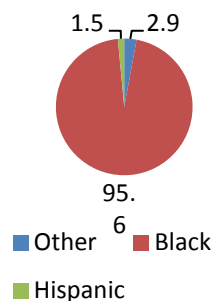

Urban Prep - West High School

Urban Prep - West is a charter high school located at 1326 W 14th Pl in the Near West Side neighborhood. Urban Prep - West serves 476 students from 9th-12th grade. It was last re-authorized in 2010 with a 5-year contract.

2013-14 School Year

Enrollment: 476
 Free Lunch: 88.7%
 ELL: 0.2%
 Bi-Lingual Services: No
 Attendance: 92.1%

Students With Disabilities ("SWD")

SWD Fall Enrollment 2014

Urban Prep - West is located within 1.5 miles of 9 high schools.