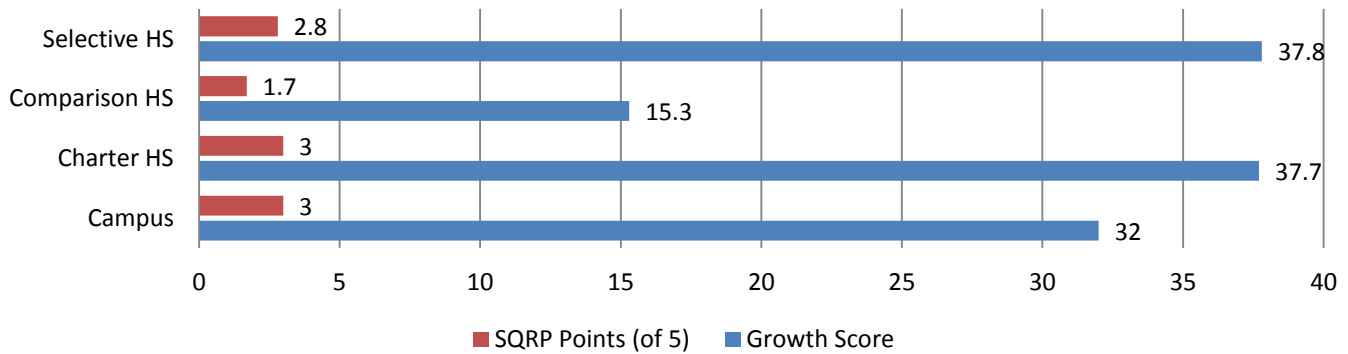

Test results for Students with Disabilities

Students with Disabilities ACT participation rate: 96%

SWD Test Score Growth from the Quality Rating Systems

Enrollment Trends

Urban Prep - West's mobility rate for the 2012-13 school year, according to CPS, is 20.6%, compared to 18.8% for charter high schools, 28.0% for comparison schools, and 8.4% at selective schools.

Percent of students who unenroll from the school for *any reason*.

	SY 2012-13		SY 2013-14	
	All Students	SWD	All Students	SWD
Urban Prep - West	12.3%	[Redacted]	10.1%	[Redacted]
Charter HS	14.4%	18.5%	11.4%	16.5%
Comparison HS	18.5%	21.5%	18.3%	21.5%
Selective HS	6.8%	7.3%	6.4%	12.0%

Change in Percent SWD During the School Year.

	SY 2012-13		SY 2013-14	
	Fall Rate	Change	Fall Rate	Change
Urban Prep - West	17.7%	0.8%	20.2%	-1.6%
Charter HS	14.7%	-0.1%	15.8%	0.1%
Comparison HS	16.8%	-0.1%	17.0%	-0.6%
Selective HS	9.9%	-0.1%	9.9%	0.0%