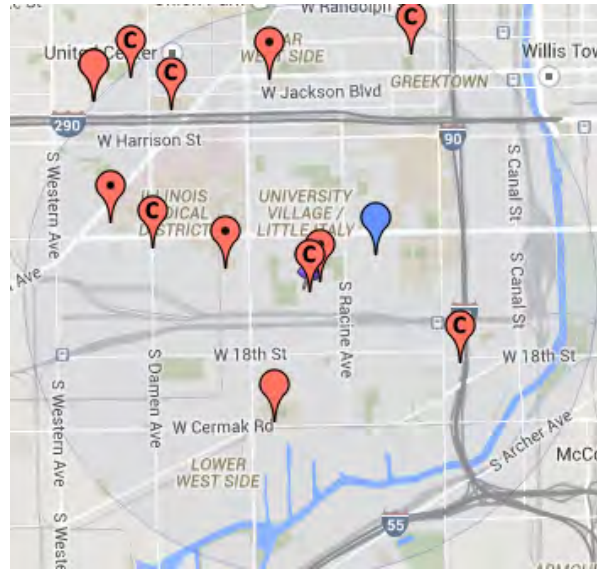

Urban Prep - West High School

Urban Prep - West is a charter high school located at 1326 W 14th Pl in the Near West Side neighborhood. Urban Prep - West serves 476 students from 9th-12th grade. It was last re-authorized in 2010 with a 5-year contract.

2013-14 School Year

Enrollment: 476
 Free Lunch: 88.7%
 ELL: 0.2%
 Bi-Lingual Services: No
 Attendance: 92.1%

Students With Disabilities ("SWD")

Urban Prep - West is located within 1.5 miles of 9 high schools.

SWD Fall Enrollment 2014

School	Type	Rating	% IEP
Chicago Tech Acad.	Contract	2	20.1%
Crane	Attendance Area	2	16.7%
Jefferson Alt HS	Citywide – Option	Unrated	28.1%
Juarez HS	Attendance Area	2	14.2%
Noble – Bulls	Charter	1	13.5%
Noble – UIC	Charter	1+	10.6%
Simpson HS	Citywide – Option	1	18.5%
YCCS – Addams	Charter - Option	1	12.8%
Young HS	Selective	1+	6.9%