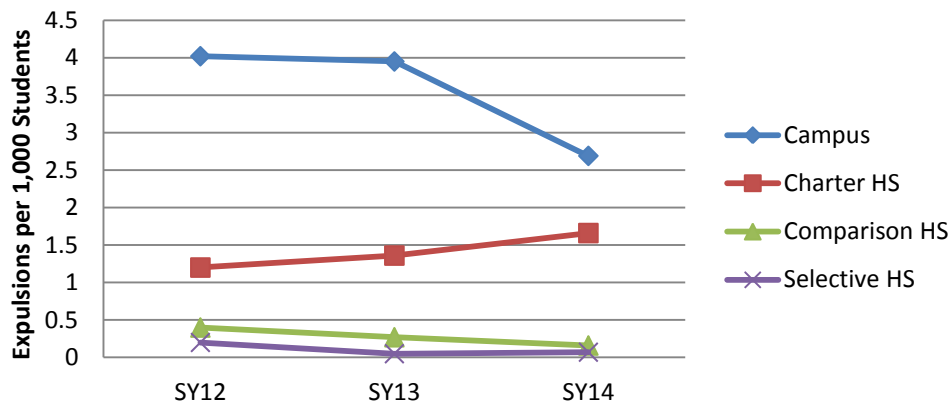

Discipline

Use the CPS Code of Conduct?	No
Use a “sweat the small stuff” discipline code (e.g. demerits)?	No
Use restorative practices²?	Yes
Zero-tolerance for gangs or fighting³?	No

Expulsion Rate

² Restorative practices include peer mediation, peace circles, and peer juries.

³ Does the campus code of conduct require at least one day of out-of-school suspension for fighting (general with peers) or any gang related offense.