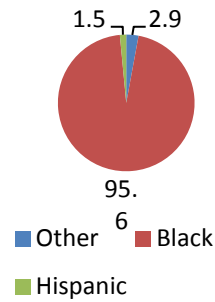

2013-14 School Year

Enrollment: 476
Free Lunch: 88.7%
ELL: 0.2%
Bi-Lingual Services: No
Attendance: 92.1%

Students With Disabilities ("SWD")

Urban Prep - West is located within 1.5 miles of 9 high schools.