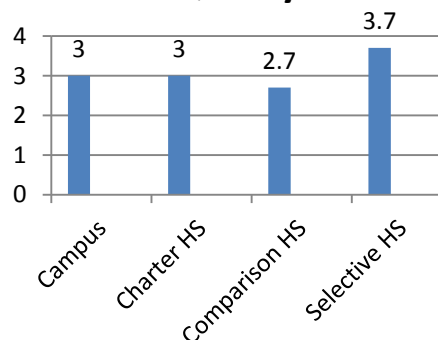

Total Quality Score

Equip for Equality is the independent, federally mandated protection and advocacy system for people with disabilities in Illinois. Questions should be directed to Charlie Wysong, (312) 895-7340.

¹ On the Chicago Public Schools School Quality Rating Policy for the 2013-14 school year.