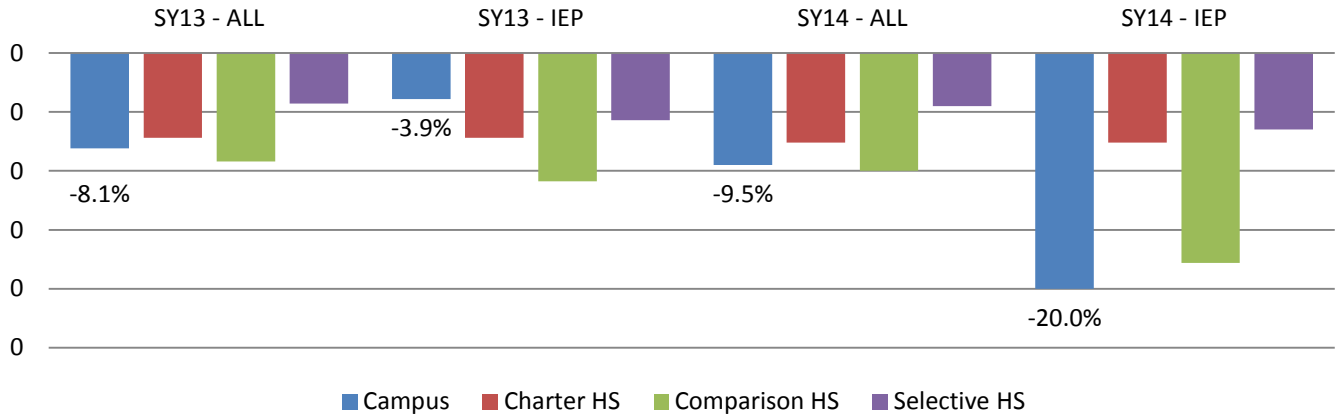

Net Change in Student Body