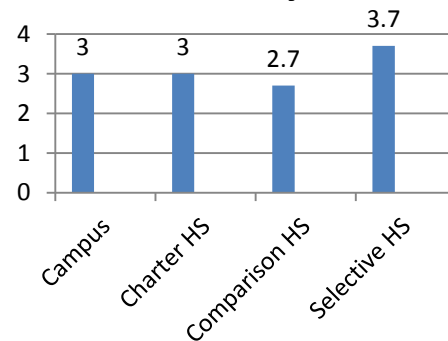

Total Quality Score

Equip for Equality is the independent, federally mandated protection and advocacy system for people with disabilities in Illinois. Questions should be directed to Charlie Wysong, (312) 895-7340.

¹ On the Chicago Public Schools School Quality Rating Policy for the 2013-14 school year.