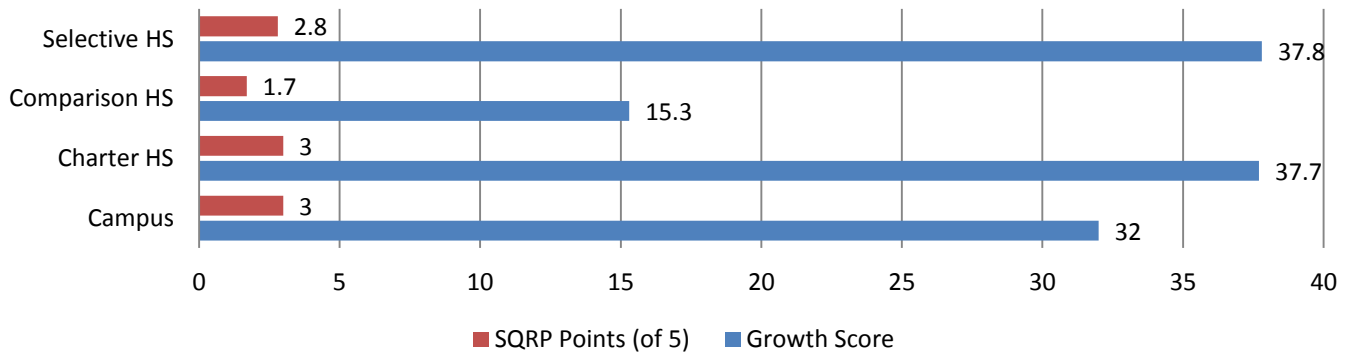

Test results for Students with Disabilities

Students with Disabilities ACT participation rate: 96%

SWD Test Score Growth from the Quality Rating Systems

Enrollment Trends

Urban Prep - West's mobility rate for the 2012-13 school year, according to CPS, is 20.6%, compared to 18.8% for charter high schools, 28.0% for comparison schools, and 8.4% at selective schools.

Percent of students who unenroll from the school for *any reason*.

	SY 2012-13		SY 2013-14	
	All Students	SWD	All Students	SWD
Urban Prep - West	12.3%	[Redacted]	10.1%	[Redacted]
Charter HS	14.4%	18.5%	11.4%	16.5%
Comparison HS	18.5%	21.5%	18.3%	21.5%
Selective HS	6.8%	7.3%	6.4%	12.0%

Change in Percent SWD During the School Year.

	SY 2012-13		SY 2013-14	
	Fall Rate	Change	Fall Rate	Change
Urban Prep - West	17.7%	0.8%	20.2%	-1.6%
Charter HS	14.7%	-0.1%	15.8%	0.1%
Comparison HS	16.8%	-0.1%	17.0%	-0.6%
Selective HS	9.9%	-0.1%	9.9%	0.0%